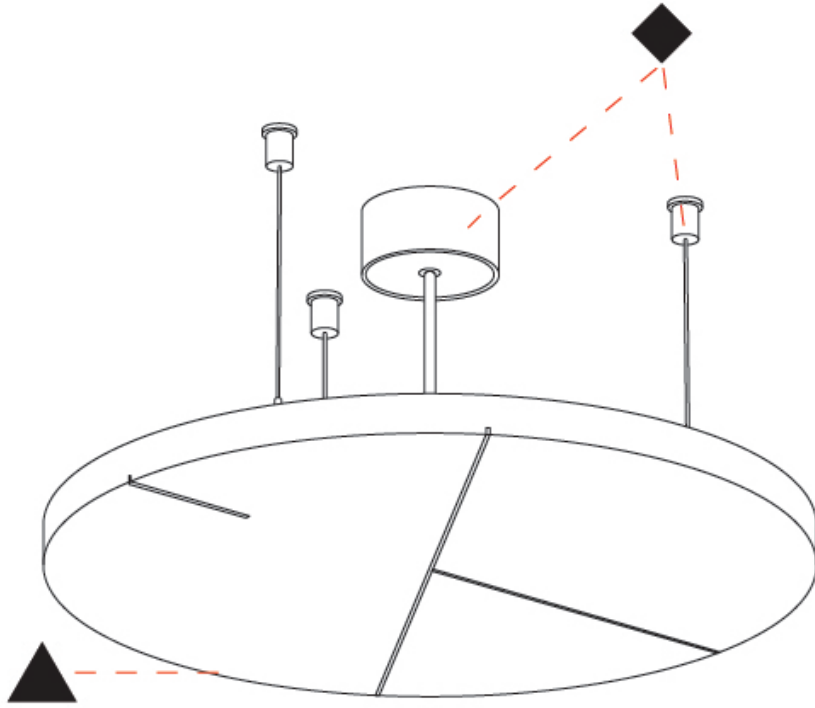

Ø446mm 17 ⁹/₁₆"

GLORIOUS ACOUSTIC LIGHT PANEL SUSPENSION

A300712-

PROJECT	_____
TYPE	_____
SPECIFIER	_____
QUANTITY	_____
DATE	_____

A

PROJECT	_____
TYPE	_____
SPECIFIER	_____
QUANTITY	_____
DATE	_____

GLORIOUS ACOUSTIC LIGHT PANEL SUSPENSION