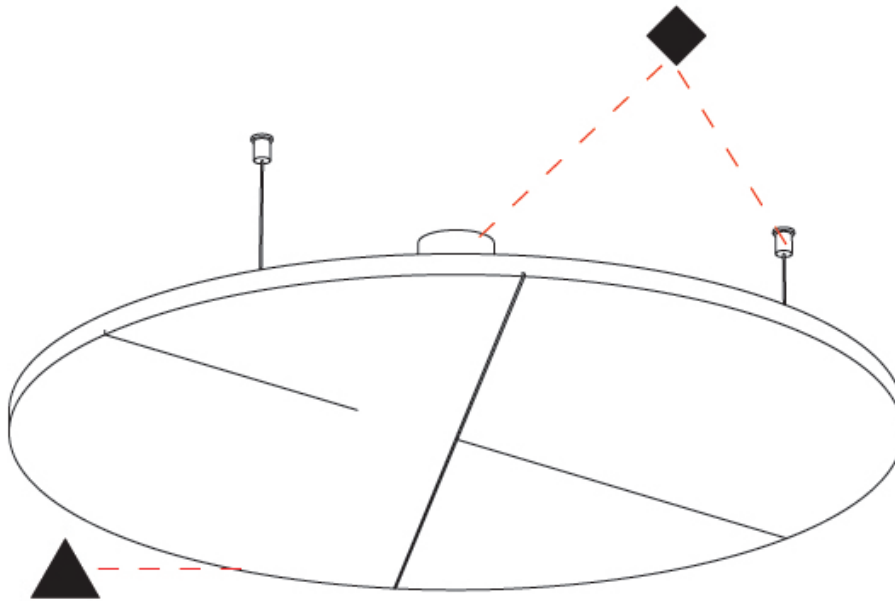

Ø946mm 37 1/4"

GLORIOUS ACOUSTIC LIGHT PANEL SUSPENSION

A300714-

PROJECT	_____
TYPE	_____
SPECIFIER	_____
QUANTITY	_____
DATE	_____

A

PROJECT	_____
TYPE	_____
SPECIFIER	_____
QUANTITY	_____
DATE	_____

GLORIOUS ACOUSTIC LIGHT PANEL SUSPENSION