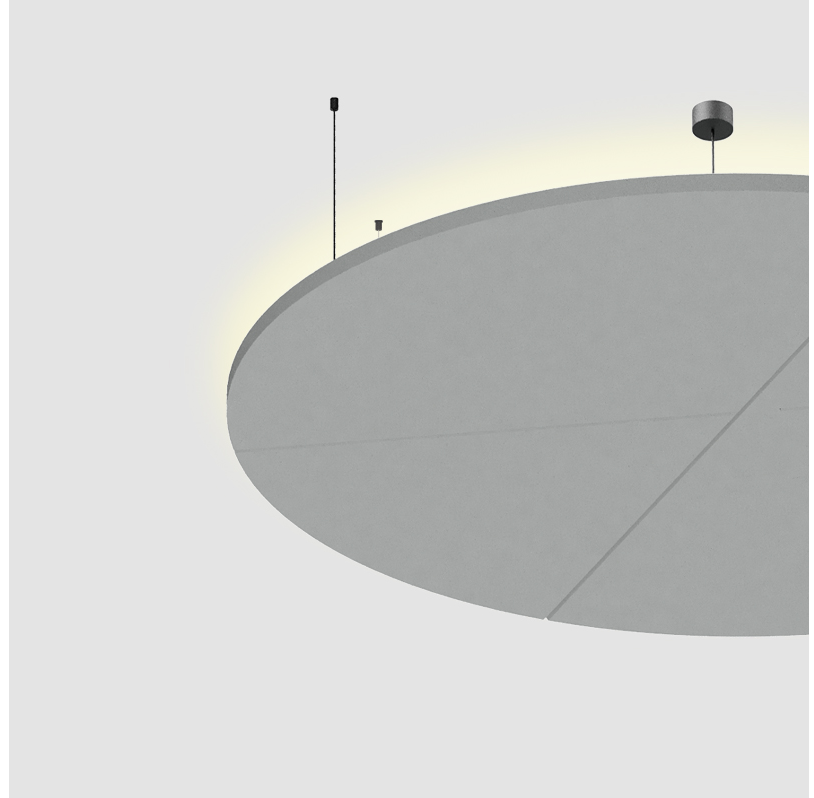

Ø446mm 17 ⁹/₁₆"

GLORIOUS ACOUSTIC LIGHT PANEL SUSPENSION

A300712-

PROJECT	_____
TYPE	_____
SPECIFIER	_____
QUANTITY	_____
DATE	_____

A

PROJECT	_____
TYPE	_____
SPECIFIER	_____
QUANTITY	_____
DATE	_____

GLORIOUS ACOUSTIC LIGHT PANEL SUSPENSION